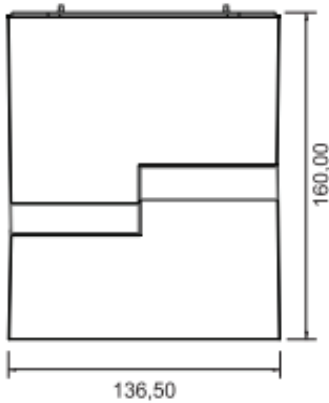

## DRAWING

## SPECIFICATIONS

Product Code	DV-DT-3616
Input Current	48VDC
Driver	Keylight 48V
Power	15W
Lamp holder	Aluminum PC
Light Source	OSRAM 3030
Beam Angle	12°/30°/45°
Color Temperature	3000/4000/6000k
Finishing	Black
Installation	Magnetic
IP Rating	IP20
Dimensions	160mm*136.5mm*36mm
Warranty	5 Years